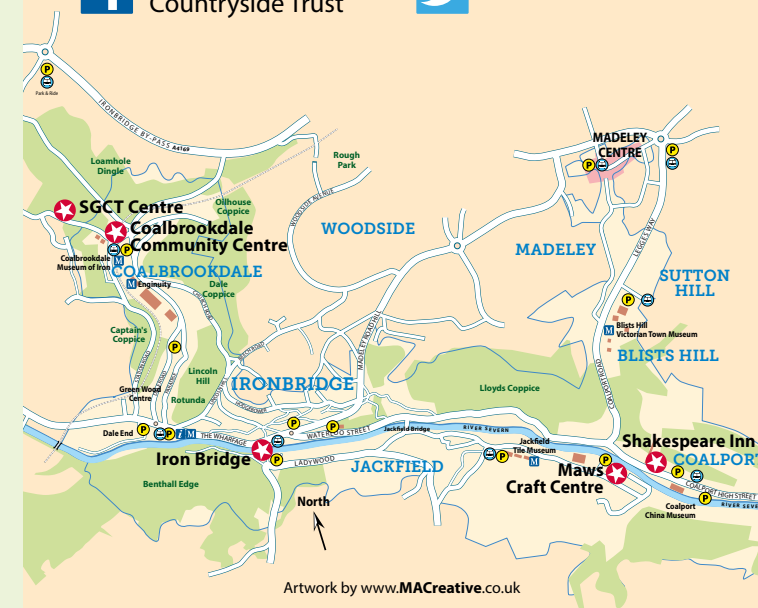

Online banking reference: **YOUR NAME**

Sort code: **08-90-01** • Account no: **65014772**

Severn Gorge
Countryside Trust

@IronbridgeSGCT

**Wednesday 8th April:
10-12 noon
Family Easter
Egg Hunt**

Tutor: Sarah Bates
Join us for an Easter Egg Hunt in Sunnside woods. **Cost:** £2
Meet: SGCT, Darby Road, Coalbrookdale, TF8 7EP
NB: sturdy footwear

**Wednesday 29th
April: 10-1pm
Guided walk:
Spring Forage**

Tutor: Alison Hughes
Spring has sprung! Taking a walk along hedgerows, we'll gather greens to see how we can use them in cooking

and for medicinal use. **Cost:** £10
Meet: SGCT, Darby Road, Coalbrookdale, TF8 7EP
NB: sturdy footwear, gathering basket